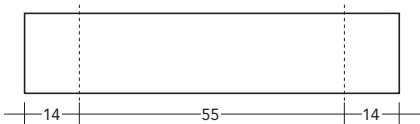

Hawker's Tray Systems

Print-outs with the mentioned dimensions fill out the branding area completely. Please allow for a space of 3 to 5 mm on each side in preparation of your print data - those parts might be covered by the edges of the pvc-folia.

Hawker's Tray Promotion

Branding flap lid, interior	H 12,5 x W 31,0 cm (height x width)
Branding front side	H 13,0 x W 87,5 cm

Hawker's Tray Gastro

Branding flap lid, interior	H 12,5 x W 31,0 cm
Branding front side	H 13,0 x W 62,0 cm

Hawker's Tray Medium

Branding front side	H 13,0 x W 71,0 cm
---------------------	--------------------

Hawker's Tray XL deep

Branding flap lid, interior	H 12,5 x W 31,0 cm
Branding front side	H 25,0 x W 62,0 cm

Hawker's Tray XL wide

Branding front side	H 13,0 x W 98,0 cm
---------------------	--------------------

Thermo Hawker's Tray with textile cover

Branding front side	H 17,5 x W 83,0 cm
---------------------	--------------------