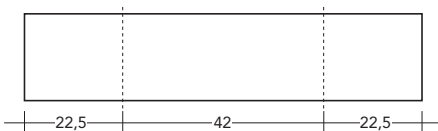

Hawker's Tray Systems

Print-outs with the mentioned dimensions fill out the branding area completely. Please allow for a space of 3 to 5 mm on each side in preparation of your print data - those parts might be covered by the edges of the pvc-folia.

Hawker's Tray Medium

Branding front side	H 13,0 x W 71,0 cm
---------------------	--------------------

Hawker's Tray XL deep

Branding flap lid, interior	H 12,5 x W 31,0 cm
Branding front side	H 25,0 x W 62,0 cm

Hawker's Tray XL wide

Branding front side	H 13,0 x W 98,0 cm
---------------------	--------------------

Thermo Hawker's Tray with textile cover

Branding front side	H 17,5 x W 83,0 cm
---------------------	--------------------

Thermo Hawker's Tray „Soft“

Branding front side	H 19,0 x W 87,0 cm
---------------------	--------------------

VendorKing

Branding front side	H 11,5 x W 63,0 cm
	H 11,8 x W 60,0 cm (adhesive foil)